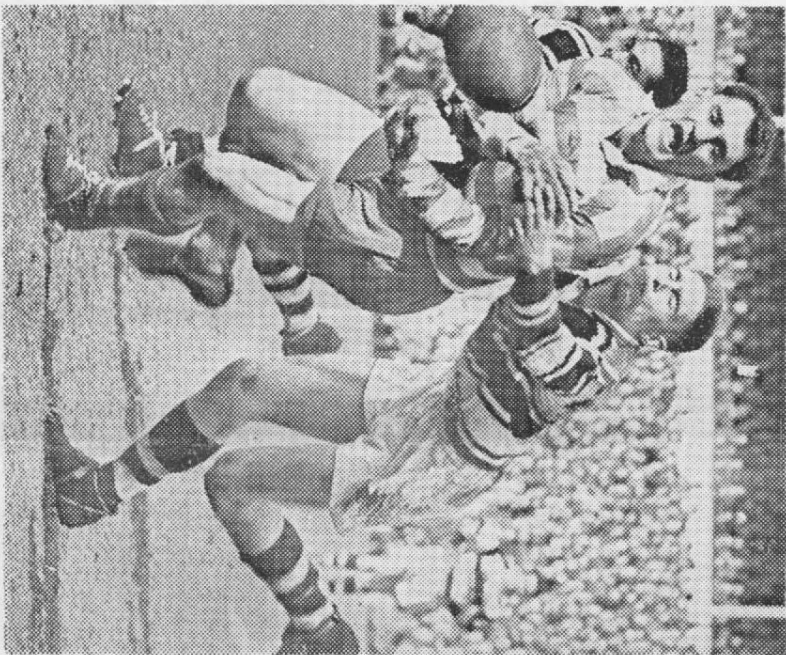

From our last meeting