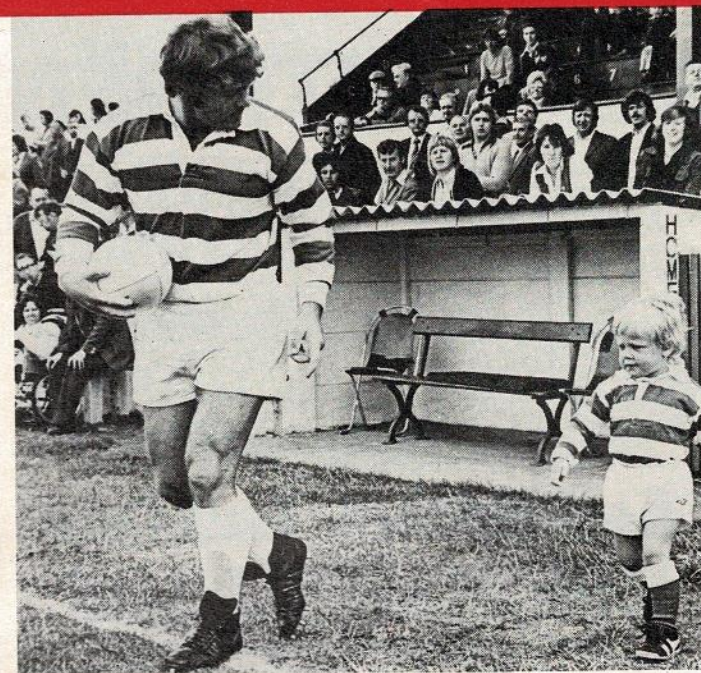

"Wait for me, dad!" 3-year-old Craig Ashcroft in pursuit of father, Kevin, prior to the Leigh v. Barrow game when Craig made his first appearance as the new Leigh mascot. (Photo by courtesy of Leigh & District Weekly News)

**LEIGH RUGBY LEAGUE
FOOTBALL CLUB**

Official Programme

Price

10p