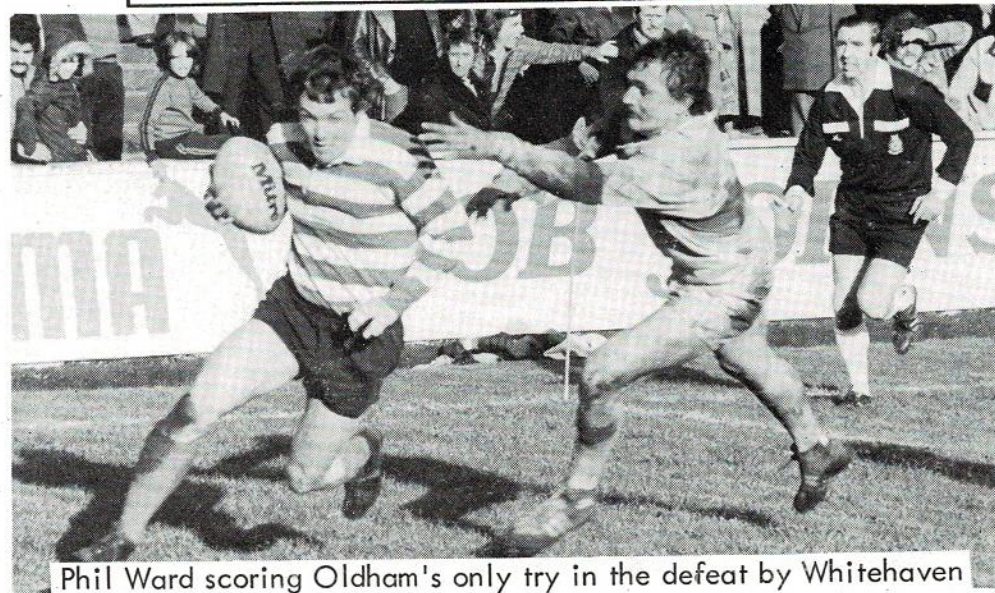

We still have to play Keighley, Halifax and Doncaster at home and Rochdale and Bramley away from home.

We are due to meet Halifax here at Watersheddings next Sunday but Halifax won through to the semi-final of the Challenge Cup last Sunday with great triumph against Wakefield and this could affect next Sunday's match.

At the time these notes were written it was not known who Halifax will play in the semi-final and on what Saturday they will play.

It could be that next Sunday's game here has to be postponed, but you will probably know by now just where we stand.

To be absolutely sure of promotion we have to pick up more points. Whitehaven and Bramley could catch us if we lost all our games and they won all theirs.

That is unlikely to happen but stranger things have happened, so we must be on our mettle to get some more points in the bag.

May we remind you that on Wednesday the Rugby League Roadshow comes to Oldham for the first time.

Hosted by Keith Macklin and presented by Rugby League PRO David Howes, the show will be held at the Queen Elizabeth Hall, Oldham, starting at 7.30 p.m.

Tickets are £ 1.50 and can be obtained either from the club or the Queen Elizabeth Hall. The event is organised in aid of Phil Larder's testimonial committee.

Today's Match Ball presented by

National Westminster Bank Limited

Oldham, 10, Yorkshire Street Branch

Telephone 061-633 3005

OLDHAM ACTION

Phil Ward scoring Oldham's only try in the defeat by Whitehaven

S

**SILVER JIG AND TOOL
LABORATORY CO. LTD.**

Calibration and Reconditioning Engineers

The fastest Calibration & Correction service in
Great Britain

VERNIER TOOLS

MICROMETERS

SURFACE PLATES

THREAD GAUGES

JIGS & FIXTURES

PROJECTORS

PRESSURE GAUGES

AVOMETERS ETC.

PICK UP & DELIVERY SERVICE

Whitelands Industrial Estate
Clarence Street, Stalybridge
Telephone: 061-308 3811
308 3347

**The West Hill Eng.
Co. Ltd.**

HIGH-CLASS MOULDS FOR THE
PLASTICS & RUBBER TRADES

**SEVERN MILL
BRITON STREET
OLDHAM OL9 6NA**

Telephone: 061-624 6570 & 4597