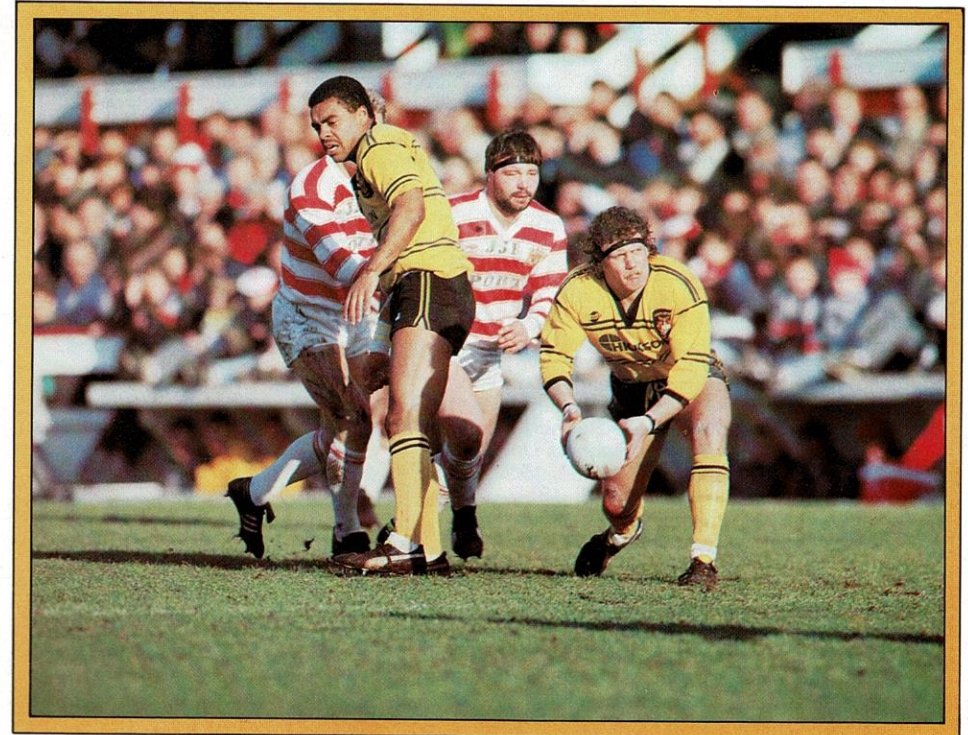

CASTLEFORD

RUGBY LEAGUE F.C.

1988-89

v OLDHAM

SUNDAY, 25th SEPTEMBER,
1988

KICK OFF 3.30 p.m.

OFFICIAL MATCHDAY MAGAZINE 55p