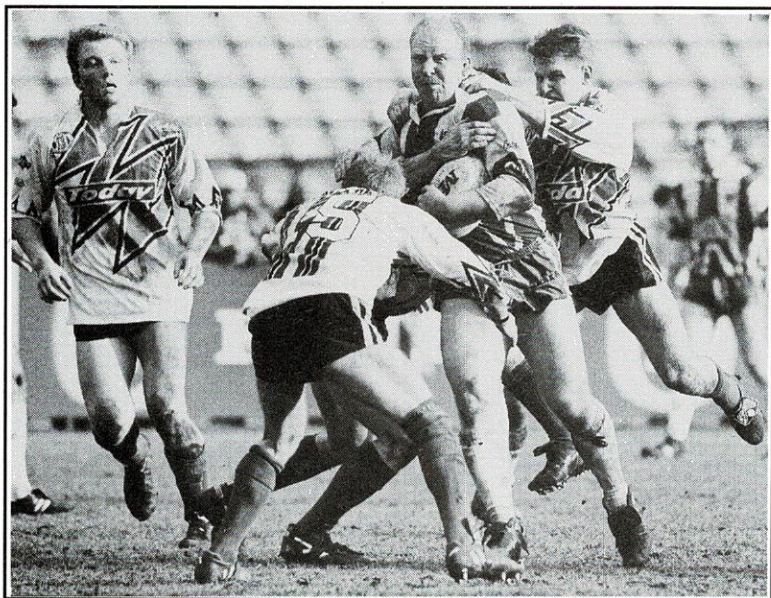

ACTION REPLAY

Determined Tim Street leads the Oldham forwards in typical uncompromising style as it takes three London Crusaders to stop this powerful charge during last Sunday's hard-fought 12-8 away victory.