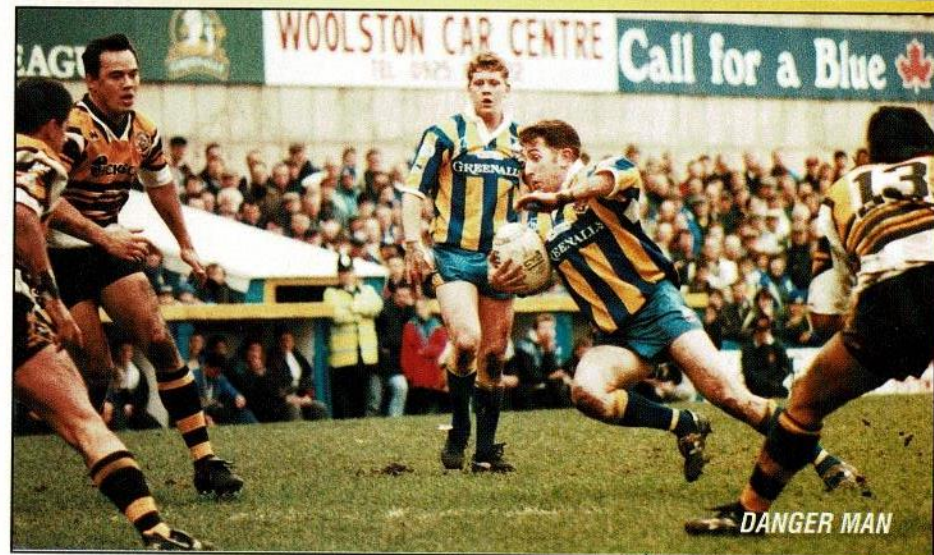

# 4th Round Action v Castleford

Wire 17 Cas 2 12th February 1995

Photo's Eddie Fuller, Courtesy Warrington Guardian

M.D.M. TUKERE BARLOW

BRUCE'S LATE SPECIAL

TURN OVER

DANGER MAN

### WALLY GIBSON

On his day one of the finest attacking full backs in Rugby League. Wally made his name with the Huddersfield club, ripping Second Division defences to shreds in his three years at Fartown. Joined Oldham two seasons ago and quickly became a firm favourite with the Watersheddings crowd thanks to his uncanny ability to turn defence into attack.

### GARY LORD

A newcomer to Oldham this year, Gary started his career with Castleford and moved to Leeds before Oldham signed him from Halifax for a £35,000 fee fixed by tribunal. The brother of former Oldham winger Paul Lord Gary began his life as a full back but now plays in the pack mainly at second row.