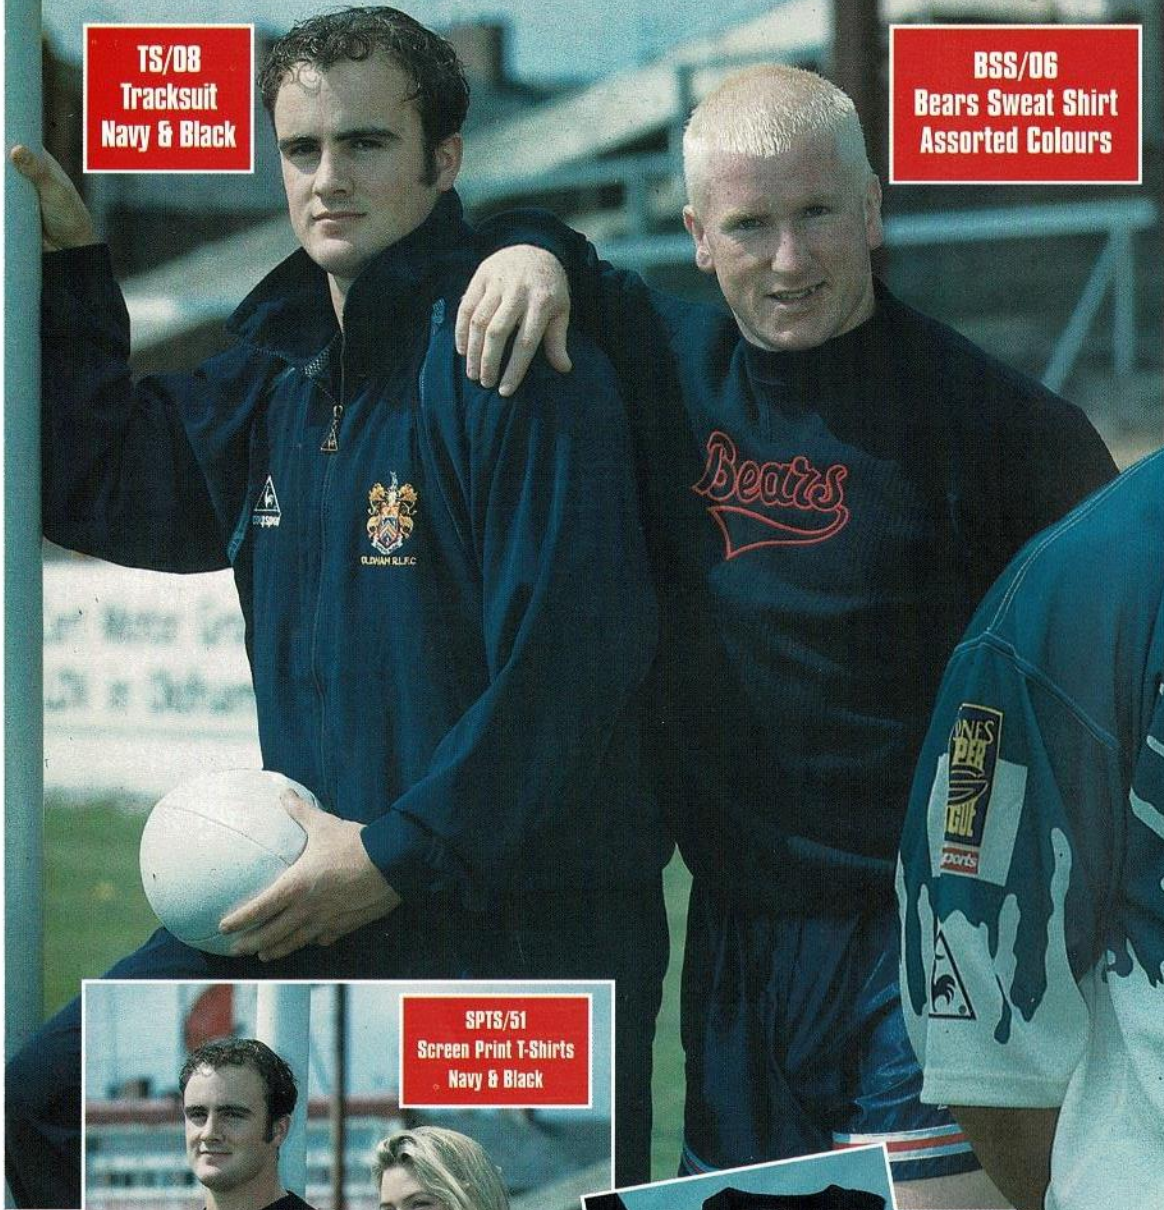

TS/08
Tracksuit
Navy & Black

BSS/06
Bears Sweat Shirt
Assorted Colours