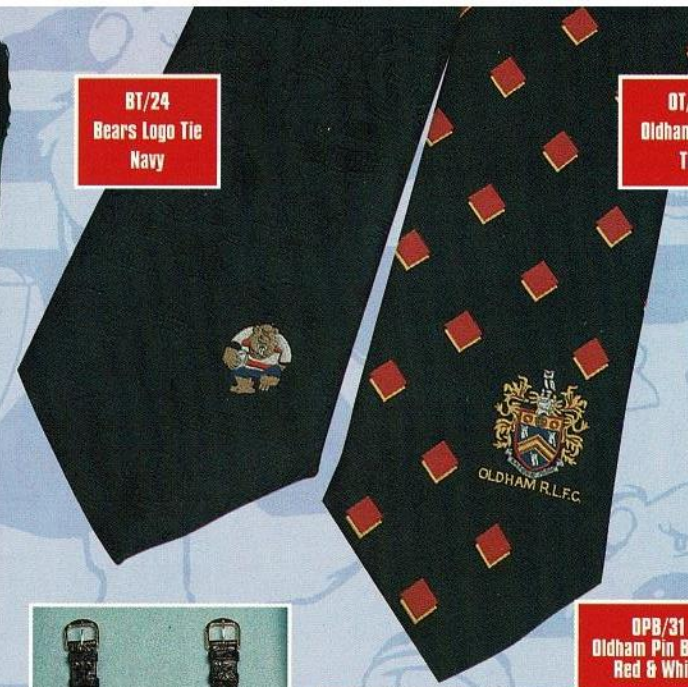

BT/24
Bears Logo Tie
Navy

OT/23
Oldham Crest
Tie