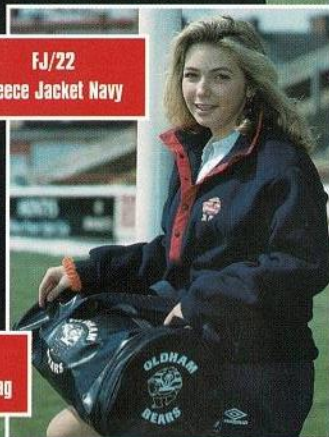

RSA/02
Away Replica Shirt

BPS/20
Polo Shirt

BCN/12
Baseball Cap Navy
BCR/13
Baseball Cap Red
BCB/14
Bears Baseball Cap
FJS/52
Fleece Jog Shorts
Grey, Navy & Black

WST/50
Windstopper
Navy & Black

BCR/13
Base Ball Cap
MJ/07
Managers Coat