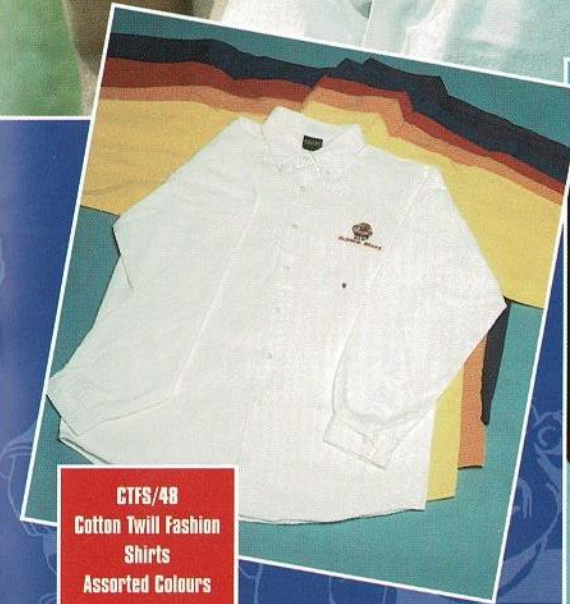

BIG LEAGUE CASH Bonanza

JOIN NOW

YOUR CHANCE TO WIN
£1000 MONTHLY
£100 A DAY
MONDAY TO FRIDAY FOR
ONLY **£1 PER WEEK**

PLUS TEN WEEKLY **£10**
BONUS PRIZES

Payable by Banker's Order or collected at your place of work, local pub or newsagent.
Why not become an agent yourself and earn generous commission?

HOW THE DRAW OPERATES

Each member has a card bearing a prefix and ten separate numbers for
£1 (or 20 for £2 etc).

Each number represents an individual chance in each competition.

I would like to become an agent/member of the Big League Cash Bonanza

Name .....

Address .....

I wish to pay by cash ☐ I wish to pay by banker's order and have completed the form ☐
(Please tick whichever box applies)

To The Manager

Bank.....Branch.....Sort Code..... Signed.....

Account Name..... Date.....

Please pay from the above account the sum of £..... immediately
and thereafter pay the same sum on the same day of each week/month*
until cancelled to:

Co-operative Bank PLC Manchester Branch.
Sort Code 08-90-00. Account No. 70927197
Account Name: Big League Cash Bonanza

Please fill in the amount you wish to pay,
appropriate payments are either £1 or £2
each week or £4.33 or £8.66 each month.
Please delete as appropriate

Cash Bonanza Hotline 0161 624 4865

GENERAL ENQUIRIES 0161 624 4865
INFORMATION LINE 0161 626 4501
BEARS HOTLINE 0891 44 00 70
FAX 0161 624 1003