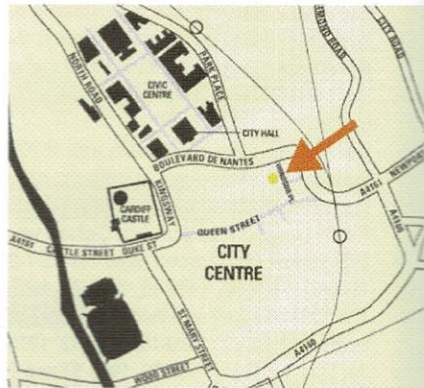

**DARWIN
GRAY**

**SOLICITORS TO THE
CELTIC CRUSADERS**

SERVICE/SUPPORT FOR BUSINESS

Described as being a 'breath of fresh air', Darwin Gray provides clients with big firm experience within the flexible and personal structure of a smaller firm. Our clients receive a personal service from our partners and transparency concerning fees.

Our clients' business interests are as important as our own. Clients are able to develop their business safe in the knowledge that they have expert lawyers as part of their team.

Our areas of work include:

- Commercial Property
- Employment
- Commercial Agreements
- Intellectual Property/Media
- Franchising
- Sport
- Insolvency
- Construction
- Commercial Litigation

We also provide external and in-house training seminars to businesses on employment law.

DIRECTIONS:

From the East

Leave M4 at J29A onto A48. Follow signs for city centre, A4161. After passing under railway bridge, take second left into Windsor Lane then right into Windsor Place.

From the West

Leave M4 at J33, taking A4234. Take B4267 to city centre, then right onto A4161. Pass Cardiff Castle on left. Take right onto Boulevard De Nantes, second right into Windsor Lane and right into Windsor Place.

15 WINDSOR PLACE CARDIFF CF10 3BY
TEL: 029 2082 9100 FAX: 029 2082 9101
DX 33053 CARDIFF 1

WWW.DARWINGRAY.COM

Support your local side

Throughout the summer, eight Welsh clubs will be playing in the Welsh Division of the Co-operative Rugby League Conference Premier.

The season kicks off next Sunday May 12th when the annual Scott McRorie Nines tournament returns to its traditional home of Greenstars RFC, Port Talbot where Celtic Crusaders are expected to enter an academy side for the very first time.

After that, the sides face each other once before going into the play-offs to see who becomes the fifth Welsh Conference Champions. Can Bridgend Blue Bulls take the title for a fifth successive year?

Don't forget that the Wales A side will also be in action throughout 2007 in the annual Home Nations Championship while the full Wales side will take on Papua New Guinea and Scotland at the end of the year. There's a lot to look forward to in Wales Rugby League in 2007 and we'll bring you all the latest fixtures and results every week here in the match programme but for now, go to www.cymrurl.com for contact details on all the clubs.

2007 WELSH RUGBY LEAGUE FIXTURES

Sunday 13th May

Scott McRorie 9s (Greenstars RFC, Port Talbot)

Round 1 - Saturday 19th May

Cardiff Demons v NPT Steelers
Torfaen Tigers v Bridgend Blue Bulls
West Wales Sharks v Valley Cougars
Blackwood Bulldogs v Newport Titans

Round 2 - Saturday 26th May

Bridgend Blue Bulls v West Wales Sharks
Valley Cougars v Torfaen Tigers
NPT Steelers v Newport Titans
Blackwood Bulldogs v Cardiff Demons

Round 3 - Saturday 2nd June

Bridgend Blue Bulls v Blackwood Bulldogs
NPT Steelers v Valley Cougars
Newport Titans v Torfaen Tigers
West Wales Sharks v Cardiff Demons

Round 4 - Saturday 9th June

Cardiff Demons v Newport Titans
Valley Cougars v Bridgend Blue Bulls
Torfaen Tigers v West Wales Sharks
Blackwood Bulldogs v NPT Steelers

Saturday 16th June

Wales A v Scotland A

Round 5 - Saturday 23rd June

Bridgend Blue Bulls v Cardiff Demons
Newport Titans v Valley Cougars
Torfaen Tigers v Blackwood Bulldogs
West Wales Sharks v NPT Steelers

Round 6 - Saturday 30th June

Cardiff Demons v Torfaen Tigers
NPT Steelers v Bridgend Blue Bulls
Newport Titans v West Wales Sharks
Blackwood Bulldogs v Valley Cougars

Round 7 - Saturday 7th July

Bridgend Blue Bulls v Newport Titans
Valley Cougars v Cardiff Demons
NPT Steelers v Torfaen Tigers
West Wales Sharks v Blackwood Bulldogs

Saturday 14th June - Ireland A v Wales A

Saturday 21st July

Match 1- 2nd place v 7th place 1
Match 2- 3rd place v 6th place 2
Match 3- 4th place v 5th place 3
1st place has weeks rest - 8th place drops out

Saturday 28th July

1st place v Winner of Match 3
Winner of Match 1 v Winner of Match 2

Saturday 4th August - Welsh Grand Final

Saturday 18th August - Wales A v England A

Sunday 2nd September - National Semi-Final

Sunday 9th September - National Grand Final

Sunday 28th October - Wales v Papua New Guinea

Sunday 4th November - Scotland v Wales